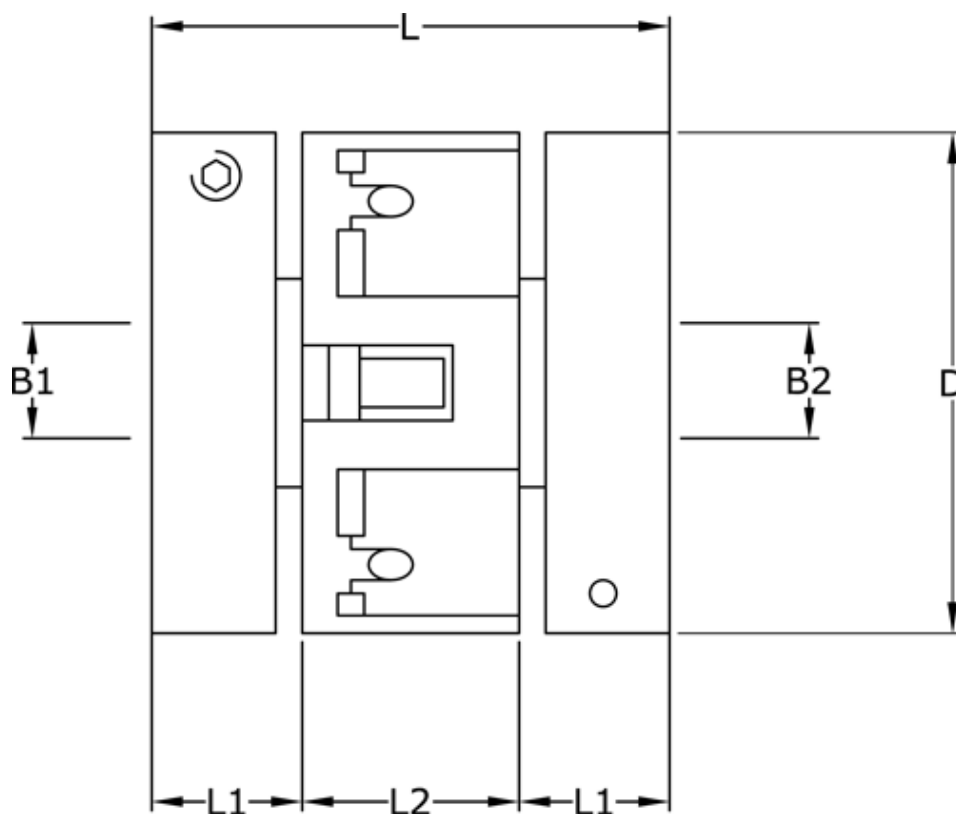

Data Sheet

Article number: 3322207272028

Description: Uni-Lat Coupling size 207.27.20.28
clamp hub, bore 5/8 mm

Measures

B1	= 5
B2	= 8
D	= 27
L	= 25.4
L1	= 9.3
L2	= 6.9
Screw	= M3